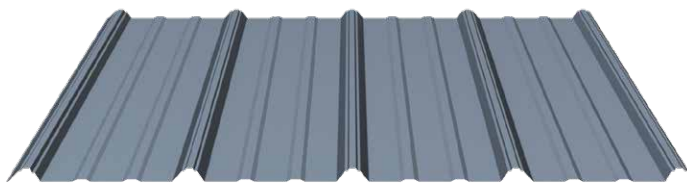

Tahoe Blue
26 Gauge

Denali Green
26 Gauge

REPRESENTATION OF COLORS MAY VARY DUE TO PRINTING AND/OR VIEWING LIMITATIONS.

Requesting a color chip sample prior to purchasing is strongly recommended from www.simplytough.com