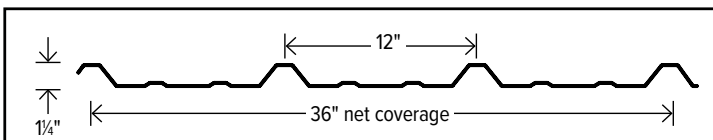

DURA TECH™ 5000 (PVDF) | 40 YEAR LIMITED LIFETIME WARRANTY | 24 GAUGE

ZINCALUME® Plus 24 Gauge	Regal White 24 Gauge	Parchment 24 Gauge	Sierra Tan 24 Gauge	Weathered Copper 24 Gauge	Dark Bronze 24 Gauge	Terra-Cotta 24 Gauge
Colonial Red 24 Gauge	Old Town Gray 24 Gauge	Zinc Gray 24 Gauge	Slate Gray 24 Gauge	Matte Black 24 Gauge	Tahoe Blue 24 Gauge	Regal Blue 24 Gauge
Sage Green 24 Gauge	Leaf Green 24 Gauge	Forest Green 24 Gauge				

REPRESENTATION OF COLORS MAY VARY DUE TO PRINTING AND/OR VIEWING LIMITATIONS.

Requesting a color chip sample prior to purchasing is strongly recommended from www.simplytough.com