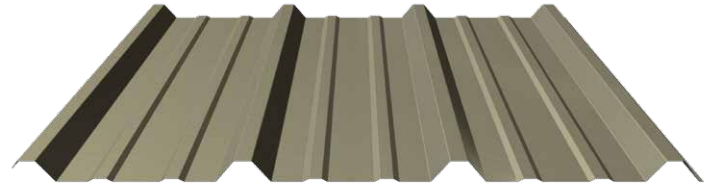

PBR Panel

PBR PANEL STANDARD COLORS

Cool DURA TECH mt

 ZINCALUME® Plus 26 Gauge	 Chestnut Brown 26 Gauge	 Weathered Copper 26 Gauge	 Denali Green 26 Gauge
 Light Stone 26 Gauge	 Desert Beige 26 Gauge	 Old Town Gray 26 Gauge	 Surf White 26 Gauge
 Rustic Red 26 Gauge			

REPRESENTATION OF COLORS MAY VARY DUE TO PRINTING LIMITATIONS.

Sample metal color chips are available upon request.

For more information visit www.simplytoughmetalbuildings.com

MATTE BLACK TRIMS AND FLAT SHEETS FOR STRATA RIB AND PBR PANELS

Matte Black (Trims and Flat Sheet only)
26 Gauge