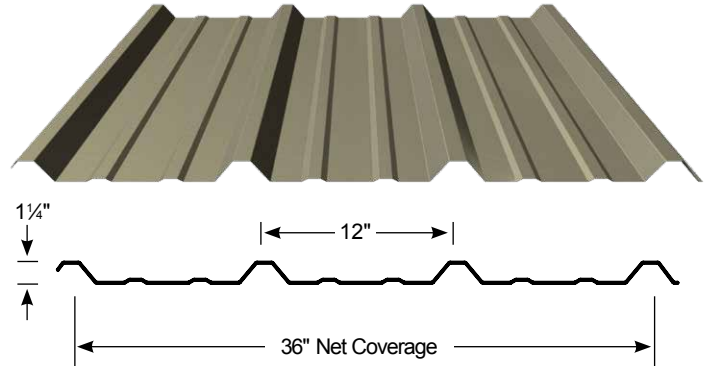

SIMPLY TOUGH™

METAL BUILDINGS

2110 Enterprise Blvd.
West Sacramento, CA 95691
866-828-9030
www.simplytoughmetalbuildings.com

DREAM IT

CUSTOMIZE IT

BUILD IT

Strata Rib®

Cool DURA TECH XL

Strata Rib Color Offer

 ZINCALUME® Plus 29 & 26 Gauge	 Winter White 29 & 26 Gauge	 Surf White 29 Gauge only	 Taupe 29 Gauge only
 Patina Steel 29 Gauge only	 Chestnut Brown 29 Gauge only	 Classic Brown 29 Gauge only	 Rustic Red 29 Gauge only
 Old Town Gray 29 Gauge only	 Weathered Copper 29 & 26 Gauge	 Slate Gray 29 Gauge only	 Olive 29 Gauge only
 Denali Green 29 & 26 Gauge	 Forest Green 29 Gauge only	 Natural Rust 29 Gauge only (Premium Color - Subject to upcharge)	

PBR Panel

Cool DURA TECH nt

PBR Panel Color Offer

 ZINCALUME® Plus 26 Gauge Only	 Chestnut Brown 26 Gauge Only	 Weathered Copper 26 Gauge Only	 Denali Green 26 Gauge Only
 Light Stone 26 Gauge Only	 Old Town Gray 26 Gauge Only	 Surf White 26 Gauge Only	
 Galvanized G90 Only	 Winter White G90 Only		