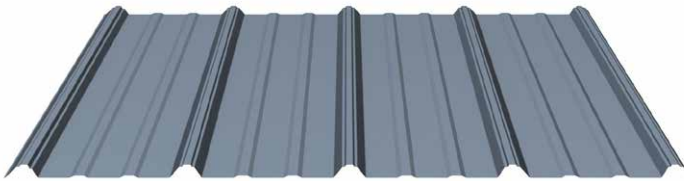

SIMPLY TOUGH™

METAL BUILDINGS

2110 Enterprise Blvd.
West Sacramento, CA 95691
866-828-9030
www.simplytough.com

DREAM IT

CUSTOMIZE IT

BUILD IT

Strata Rib®

STRATA RIB STANDARD COLORS

Cool DURA TECH XL

| | | | |
|-----------------------------------|-------------------------------|---------------------------------|--------------------------------|
| | | | |
| ZINCALUME® Plus 29 & 26 Gauge | Winter White 29 & 26 Gauge | Surf White 29 Gauge only | Desert Beige 29 Gauge only |
| | | | |
| Taupe 29 Gauge only | Patina Steel 29 Gauge only | Chestnut Brown 29 Gauge only | Classic Brown 29 Gauge only |
| | | | |
| Canyon Red 29 Gauge only | Rustic Red 29 Gauge only | Old Town Gray 29 Gauge only | Old Zinc Gray 29 Gauge only |
| | | | |
| Weathered Copper 29 & 26 Gauge | Slate Gray 29 Gauge only | Tahoe Blue 29 & 26 Gauge | Everglade 29 Gauge only |
| | | | |
| Denali Green 29 & 26 Gauge | Forest Green 29 Gauge only | Matte Black 29 Gauge only | |

STRATA RIB PREMIUM COLOR

Natural Rust
29 Gauge only
(Subject to upcharge)

PBR Panel

PBR PANEL STANDARD COLORS

Cool DURA TECH mt

| | | | |
|-----------------------------|----------------------------|------------------------------|--------------------------|
| | | | |
| ZINCALUME® Plus 26 Gauge | Chestnut Brown 26 Gauge | Weathered Copper 26 Gauge | Denali Green 26 Gauge |
| | | | |
| Light Stone 26 Gauge | Desert Beige 26 Gauge | Old Town Gray 26 Gauge | Winter White 26 Gauge |
| | | | |
| Surf White 26 Gauge | Rustic Red 26 Gauge | | |

MATTE BLACK TRIMS AND FLAT SHEETS AVAILABLE FOR PBR PANELS

Matte Black (Trims and Flat Sheet only)
26 Gauge

REPRESENTATION OF COLORS MAY VARY DUE TO PRINTING LIMITATIONS.

Sample metal color chips are available upon request.
For more information visit www.simplytough.com