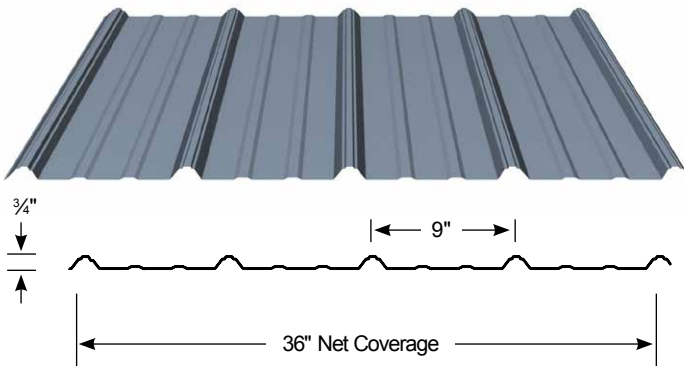

SIMPLY TOUGH™

METAL BUILDINGS

2110 Enterprise Blvd.
West Sacramento, CA 95691
866-828-9030
www.simplytoughmetalbuildings.com

DREAM IT

CUSTOMIZE IT

BUILD IT

Strata Rib®

Cool DURA TECH XL

Strata Rib Color Offer

 ZINCALUME® Plus 29 & 26 Gauge	 Winter White 29 & 26 Gauge	 Surf White 29 Gauge only	 Taupe 29 Gauge only
 Patina Steel 29 Gauge only	 Chestnut Brown 29 Gauge only	 Classic Brown 29 Gauge only	 Rustic Red 29 Gauge only
 Old Town Gray 29 Gauge only	 Weathered Copper 29 & 26 Gauge	 Slate Gray 29 Gauge only	 Olive 29 Gauge only
 Denali Green 29 & 26 Gauge	 Forest Green 29 Gauge only	 Natural Rust 29 Gauge only (Premium Color - Subject to upcharge)	

PBR Panel

Cool DURA TECH nt

PBR Panel Color Offer

 ZINCALUME® Plus 26 Gauge Only	 Chestnut Brown 26 Gauge Only	 Weathered Copper 26 Gauge Only	 Denali Green 26 Gauge Only
 Light Stone 26 Gauge Only	 Old Town Gray 26 Gauge Only	 Surf White 26 Gauge Only	
 Galvanized G90 Only	 Winter White G90 Only		