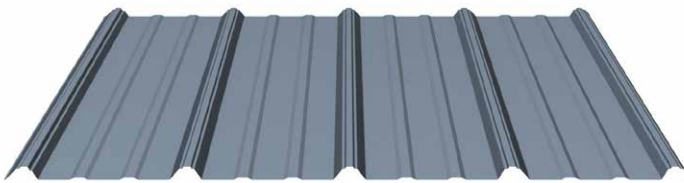

Strata Rib®

STRATA RIB STANDARD COLORS

Cool DURA TECH XL

 ZINCALUME® Plus 29 & 26 Gauge	 Winter White 29 & 26 Gauge	 Surf White 29 Gauge only	 Desert Beige 29 Gauge only
 Taupe 29 Gauge only	 Patina Steel 29 Gauge only	 Chestnut Brown 29 Gauge only	 Classic Brown 29 Gauge only
 Canyon Red 29 Gauge only	 Rustic Red 29 Gauge only	 Old Town Gray 29 Gauge only	 Old Zinc Gray 29 Gauge only
 Weathered Copper 29 & 26 Gauge	 Slate Gray 29 Gauge only	 Tahoe Blue 29 & 26 Gauge	 Olive 29 Gauge only
 Everglade 29 Gauge only	 Denali Green 29 & 26 Gauge	 Cypress Green 29 Gauge only	 Forest Green 29 Gauge only

STRATA RIB PREMIUM COLOR

Natural Rust
29 Gauge only
(Subject to upcharge)